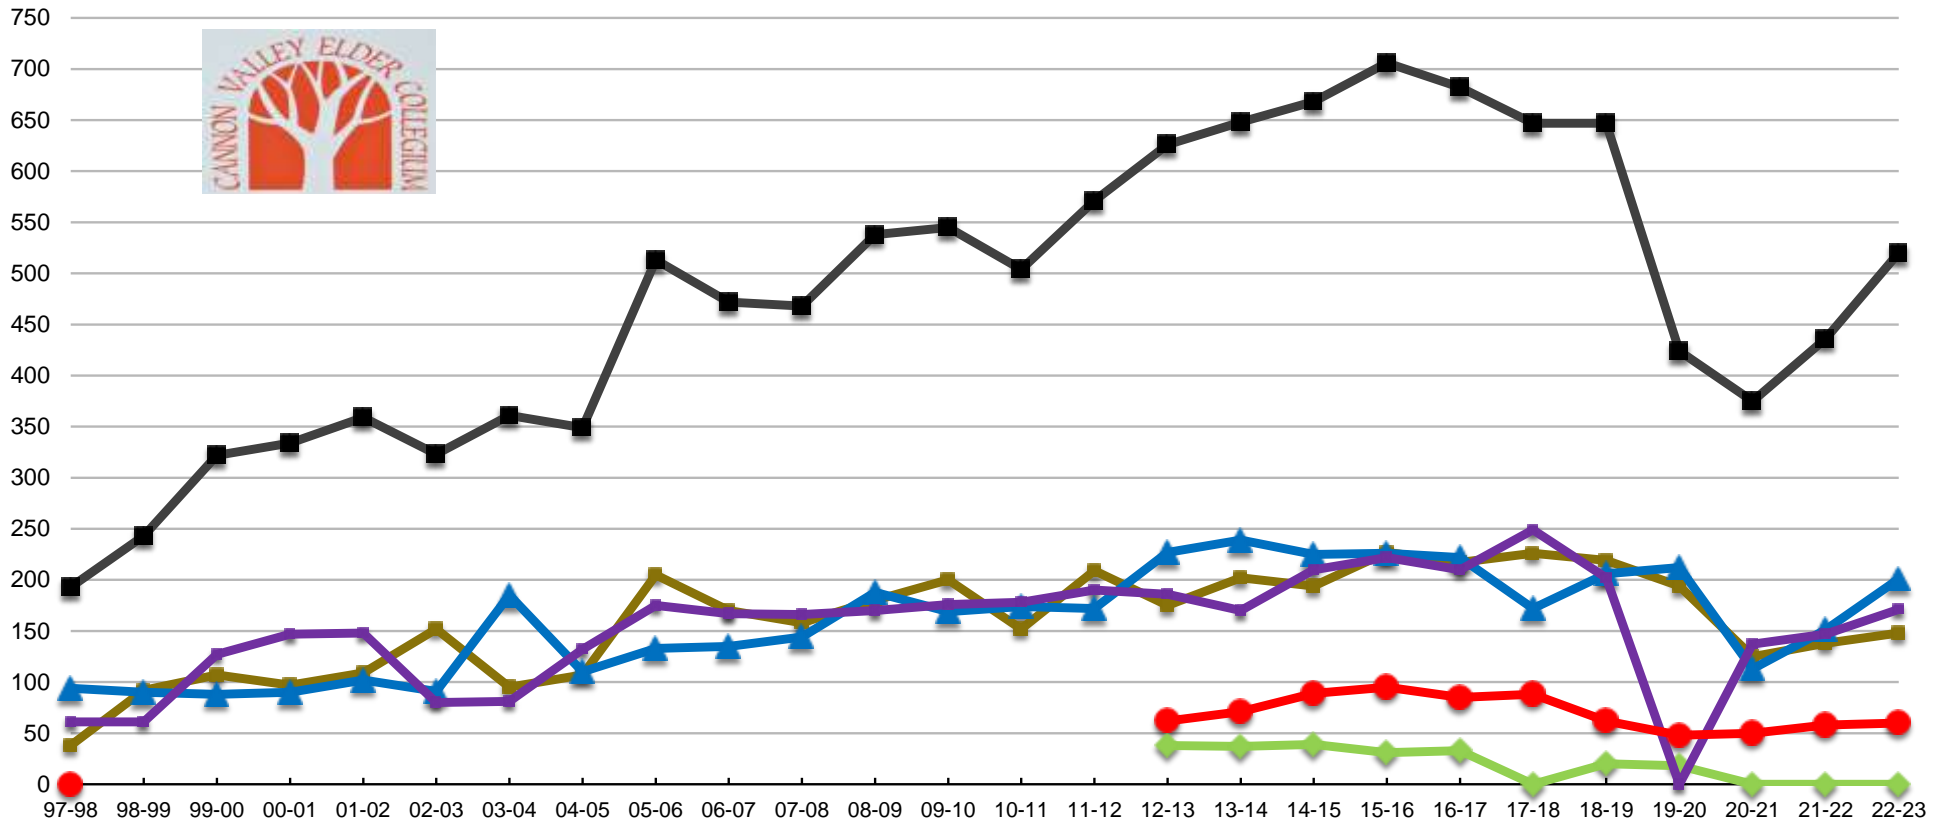

# CVEC Enrollment by Academic Year

	97-98	98-99	99-00	00-01	01-02	02-03	03-04	04-05	05-06	06-07	07-08	08-09	09-10	10-11	11-12	12-13	13-14	14-15	15-16	16-17	17-18	18-19	19-20	20-21	21-22	22-23
<b>Film Festival</b>																										
<b>Fall</b>	38	92	107	97	109	152	95	107	205	170	158	180	200	152	209	175	202	194	227	217	226	219	194	125	138	148
<b>Winter</b>	94	90	88	90	102	91	185	110	133	135	144	188	169	174	172	227	239	225	226	222	172	206	212	113	151	201
<b>Spring</b>	61	61	127	147	148	80	81	132	175	167	166	170	176	178	190	186	170	210	222	210	249	202	0	137	147	171
<b>Total</b>	193	243	322	334	359	323	361	349	513	472	468	538	545	504	571	626	648	668	706	682	647	647	424	375	436	520
																62	71	89	95	85	88	62	48	50	58	60

No 2017 summer film festival due to Weitz Construction.

No 2019 spring term due to Covid-19.

No 2020 summer film festival due to Covid-19.

2020-2021 - Limited courses offered via Zoom due to Covid-19.

2021-2022 - Despite the limited course seating to 15 max each for S2022, we did see an increase in registrations.

2022-2023 - Higher enrollments due to more class offerings.

Submitted by: Nicole Barnette 04/11/2023