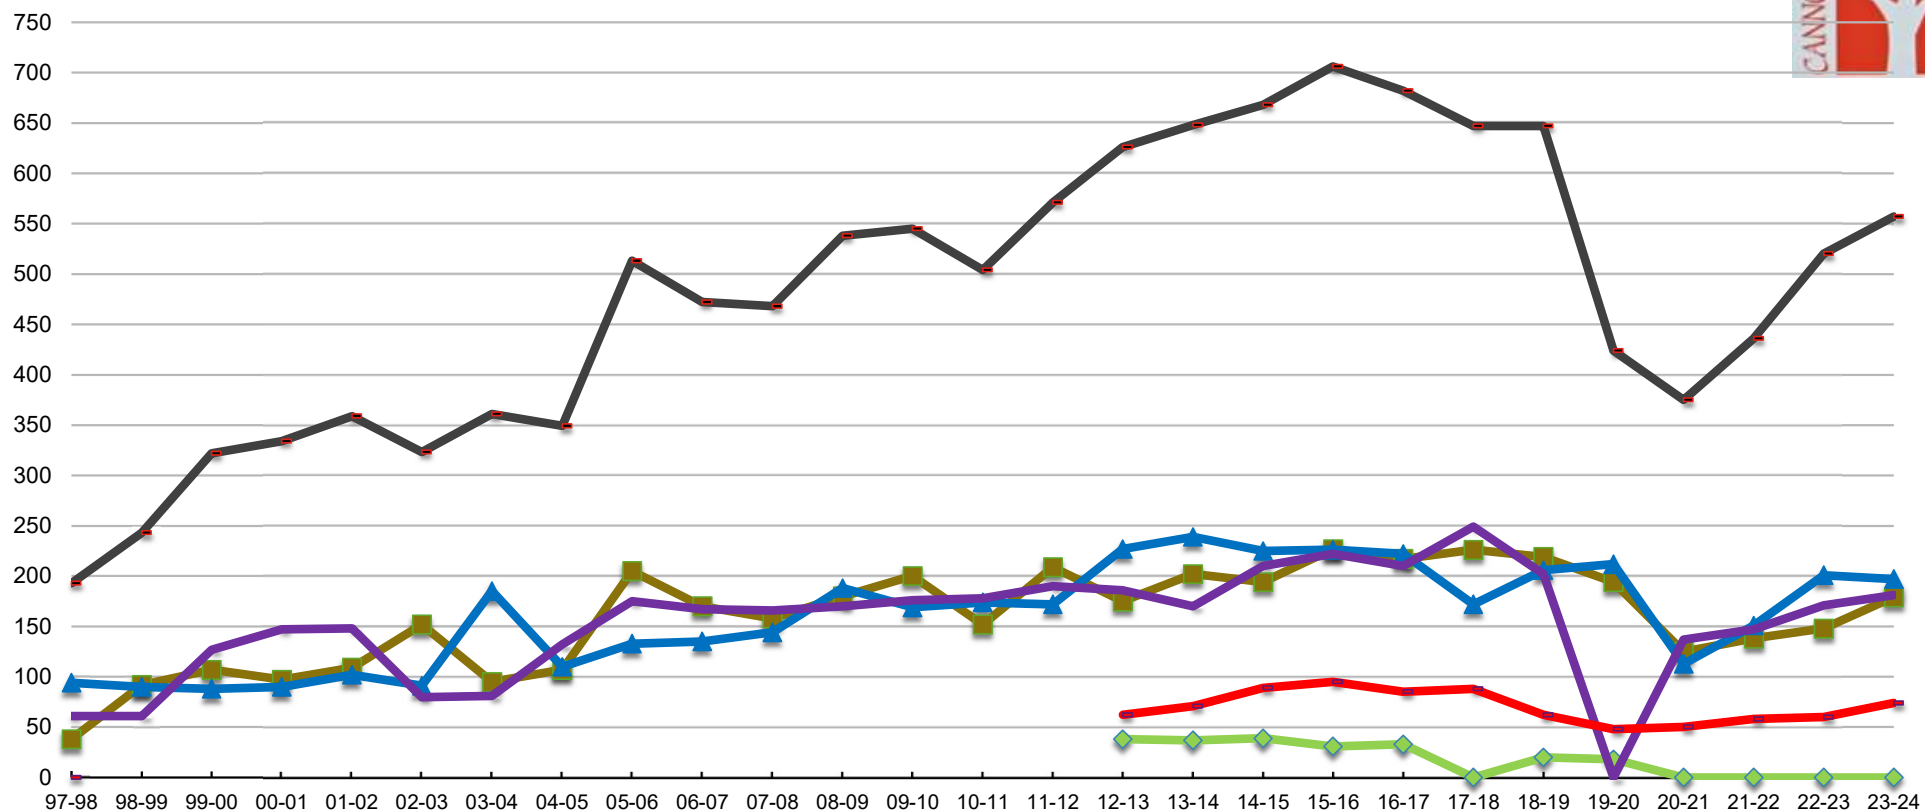

# CVEC Enrollment by Academic Year

	97-98	98-99	99-00	00-01	01-02	02-03	03-04	04-05	05-06	06-07	07-08	08-09	09-10	10-11	11-12	12-13	13-14	14-15	15-16	16-17	17-18	18-19	19-20	20-21	21-22	22-23	23-24
Film Festival																38	37	39	31	33	0	20	18	0	0	0	0
Fall	38	92	107	97	109	152	95	107	205	170	158	180	200	152	209	175	202	194	227	217	226	219	194	125	138	148	179
Winter	94	90	88	90	102	91	185	110	133	135	144	188	169	174	172	227	239	225	226	222	172	206	212	113	151	201	197
Spring	61	61	127	147	148	80	81	132	175	167	166	170	176	178	190	186	170	210	222	210	249	202	0	137	147	171	181
Total	193	243	322	334	359	323	361	349	513	472	468	538	545	504	571	626	648	668	706	682	647	647	424	375	436	520	557
																62	71	89	95	85	88	62	48	50	58	60	74

No 2017 summer film festival due to Weitz Construction.

No 2019 spring term due to Covid-19.

No 2020 summer film festival due to Covid-19.

2020-2021 - Limited courses offered via Zoom due to Covid-19.

2021-2022 - Despite the limited course seating to 15 max each for S2022, we did see an increase in registrations.

2022-2023 - Higher enrollments due to more class offerings.

2023-2024 - Steady climb as more class offerings are provided each term.

Submitted by: Nicole Barnette 04/17/2024